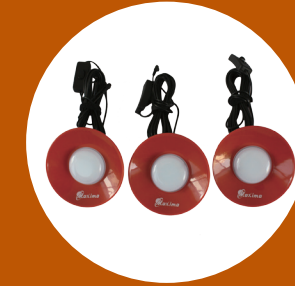

Mobile Charging

5M Length Cable

Super Bright LED

Double 3W Efficient Solar Panel x 1PC

- Double 3W powerfull modules for faster charging of battery
- Solar panel with 5M cable

Control Unit x 1PC

- Built-in 3.7V/8800mAh Rechargeable Li-ion battery
- Charging indicator & full charged indicator

Lamp x 1PC

- Power LEDs with 450 lumens total flux
- 5M length cable

Mobile charger x 1PC

- USB 10 in 1 mobile charger

Lighting time on full battery

One Lamp
30 Hours

Two Lamps
20 Hours

Three Lamps
10 Hours

Product Specifications

| | |
|-------------------------|---|
| Battery | 3.7V Li-ion rechargeable battery with 8800mAh. |
| LED | Power LEDs with 450 Lumens total flux(150Lumens per lamp) comes with 5M cable. |
| Solar Panel | Polycrystalline silicon, 5V/6W, with ABS frame and 5M cable. |
| Enclosure | Rugged ABS and Polycarbonate plastic. |
| Charging | To charge, place the solar light in the sun with its solar panel facing upwards. |
| Charge Indicator | Red LED stay bright displays charging, and green LED stay bright displays full charged. |