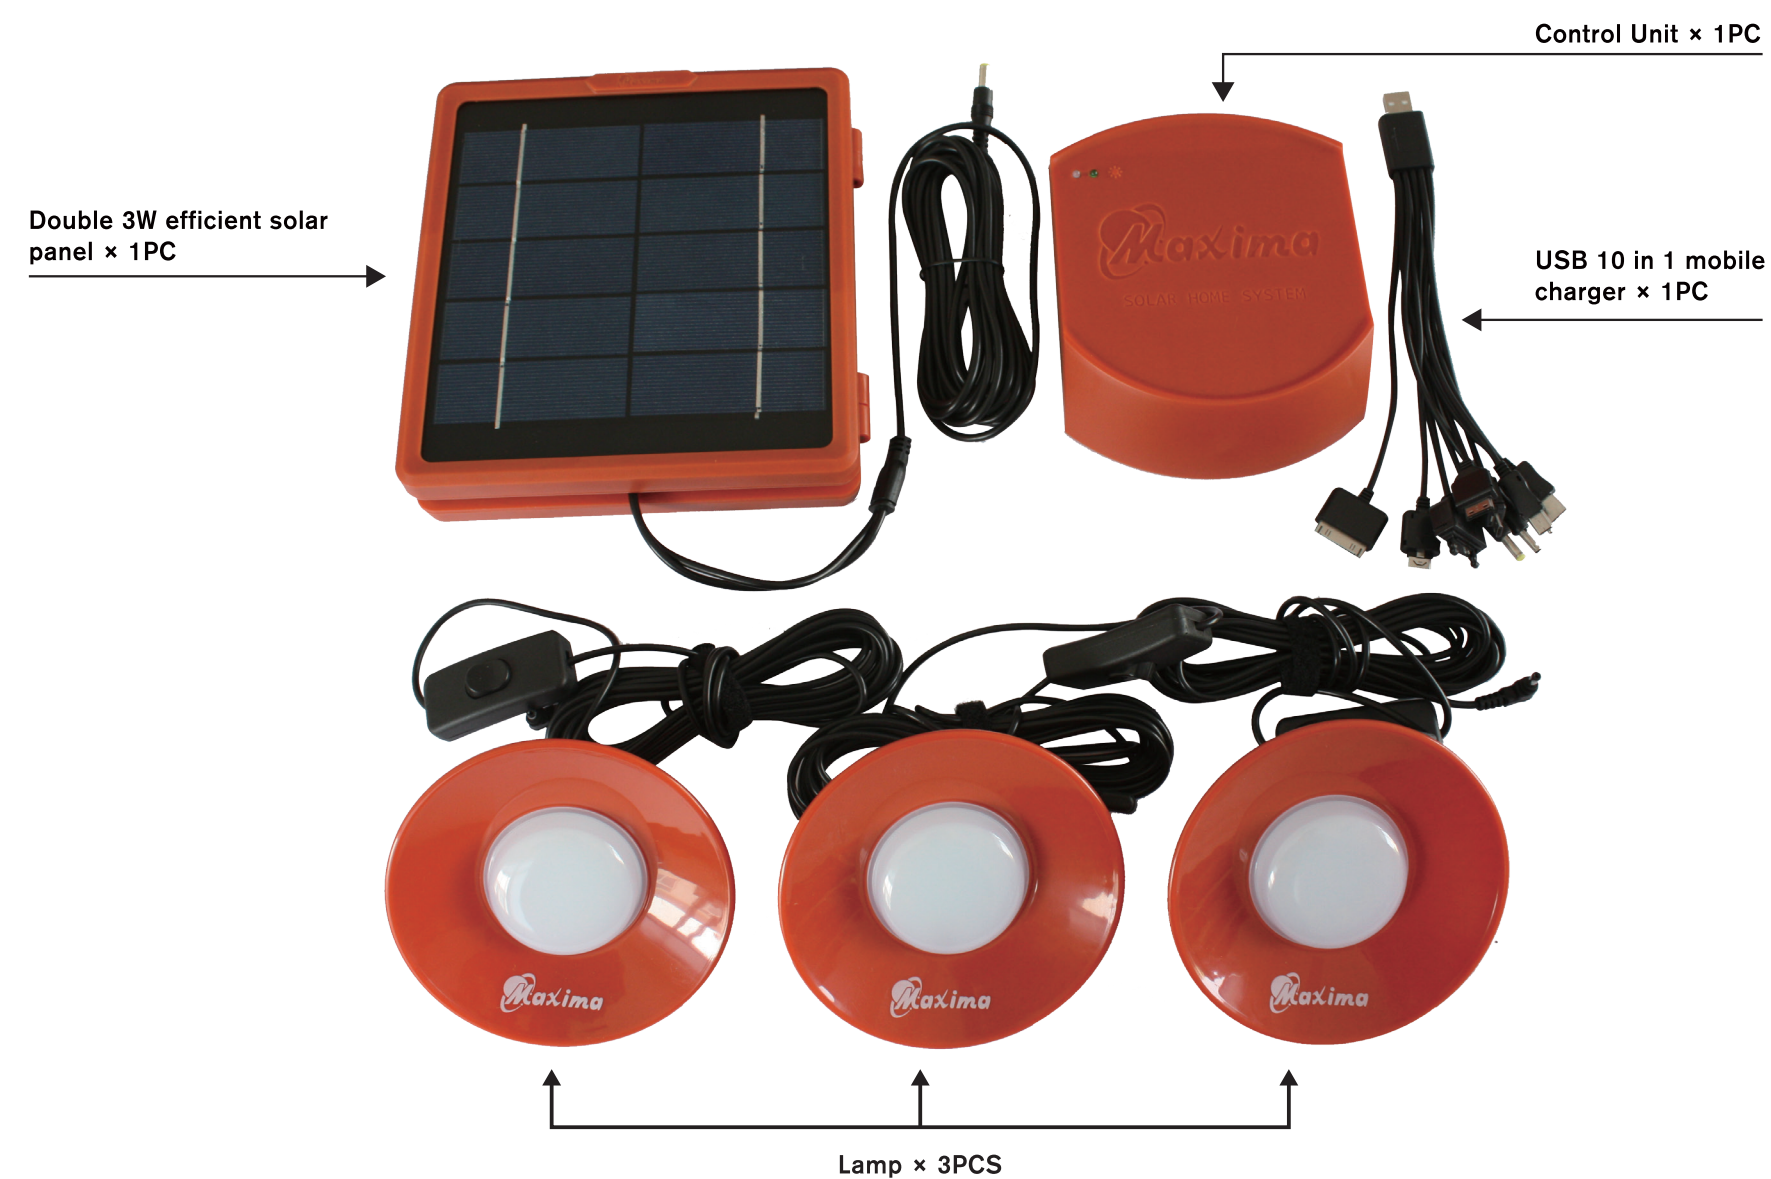

Mobile Charging

5M Length Cable

Super Bright LED

Double 3W Efficient Solar Panel x 1PC

- Double 3W powerfull modules for faster charging of battery
- Solar panel with 5M cable

Control Unit x 1PC

- Built-in 3.7V/8800mAh Rechargeable Li-ion battery
- Charging indicator & full charged indicator

Lamp x 1PC

- Power LEDs with 450 lumens total flux
- 5M length cable

Mobile charger x 1PC

- USB 10 in 1 mobile charger

Lighting time on full battery

One Lamp
30 Hours

Two Lamps
20 Hours

Three Lamps
10 Hours

Product Specifications

| | |
|-------------------------|---|
| Battery | 3.7V Li-ion rechargeable battery with 8800mAh. |
| LED | Power LEDs with 450 Lumens total flux(150Lumens per lamp) comes with 5M cable. |
| Solar Panel | Polycrystalline silicon, 5V/6W, with ABS frame and 5M cable. |
| Enclosure | Rugged ABS and Polycarbonate plastic. |
| Charging | To charge, place the solar light in the sun with its solar panel facing upwards. |
| Charge Indicator | Red LED stay bright displays charging, and green LED stay bright displays full charged. |